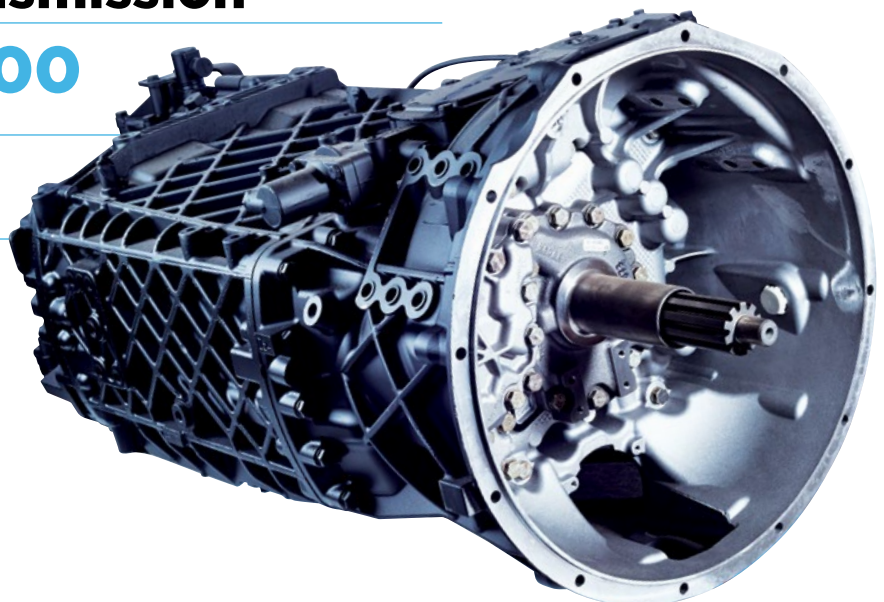

DAF Reman Transmission

$19,950.00

1360455R
16S221T0 INT 16 Speed AS-Tronic.
Suits Euro 3 CF vehicles.