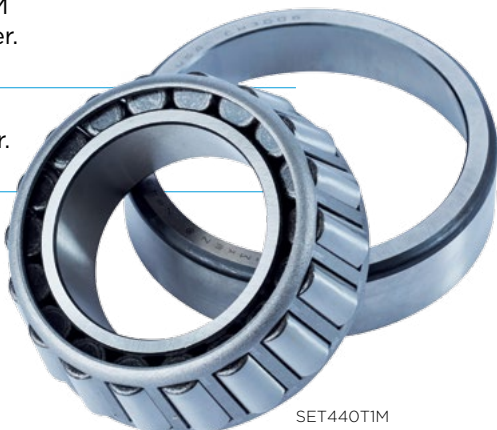

Genuine Eaton RT Series Clutch Installation Kits

FROM
$239.00

Helps extend replacement clutch life and ensure smooth shifts. Clutch release fork included.

K-2468
10 Spline Input Shaft.
$239.00

K3768
14 Spline Input Shaft.
$295.00

Timken 454 Series High Performance Bearing Sets

FROM
$41.00

Offers higher tolerance and revised surface profiles resulting in greater durability and reliability over standard bearings.

SET440T1M
Outer Trailer.
$41.00

SET441T1M
Inner Trailer.
$62.00

SET440T1M

Meritor Steelite X-30 Brake Drum

$240.00

15% OFF

53-123537-002
Premium
Lightweight.

$5 OFF
REWARDS CARD
MEMBERS