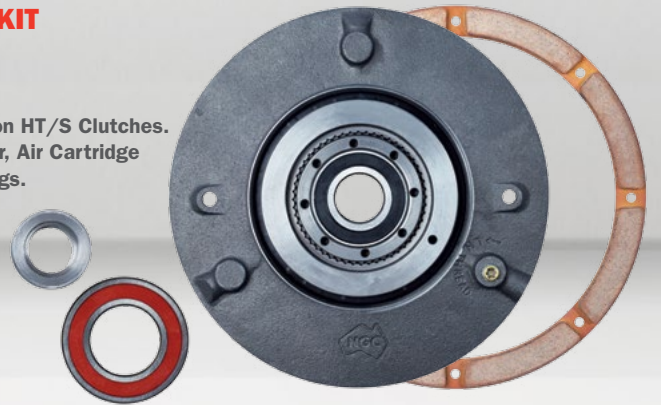

PARTS THAT EARN THEIR KEEP

FAN HUB REPAIR KIT $495.00

F25008TRP
To suit all 9.5" Disc Horton HT/S Clutches.
Includes OE Sintered Liner, Air Cartridge
and Match Ground Bearings.
NBR D-Ring and O-Rings.