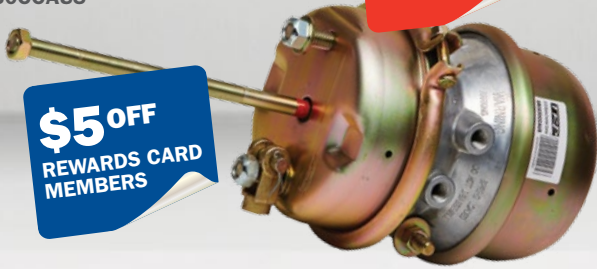

1800 TRPPARTS

HEAVY DUTY BRAKE CHAMBER 30/30

\$46.50

SB3030CCAUS

20% OFF

\$5 OFF
REWARDS CARD MEMBERS

STARTER MOTOR 12V 11 TOOTH

\$285.00