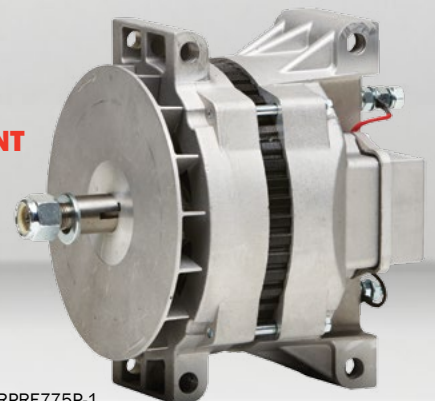

COOLANT 25 LITRE \$202.50

1602271

ALTERNATOR 175A J MOUNT \$189.00

TRPRE775J-1

ALTERNATOR 175A PAD MOUNT \$229.00

TRPRE775P-1

TRPRE775P-1

AVAILABLE AT PACCAR PARTS DEALERS

1800 TRPPARTS

HEAVY DUTY BRAKE CHAMBER 30/30

\$46.50

SB3030CCAUS

20% OFF

\$5 OFF
REWARDS CARD MEMBERS

STARTER MOTOR 12V 11 TOOTH

\$285.00