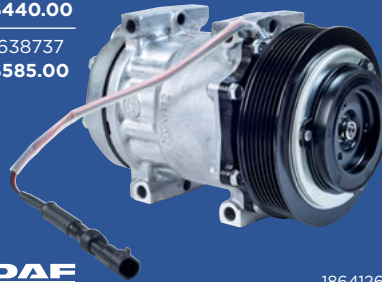

Genuine DAF Air Compressor

FROM **$440.00**

1864126 $440.00	1638737 $585.00