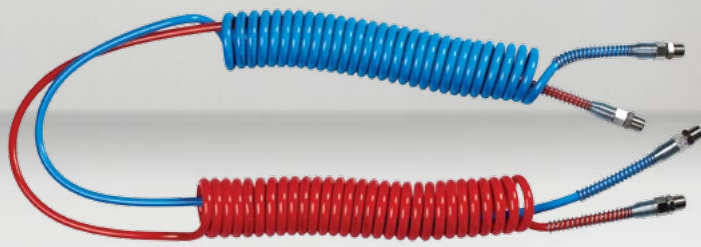

\$16.90

855K8BLT

PREMIUM POLYURETHANE SUZI COIL SHORT TAIL

\$69.00

SCPU3ST

PREMIUM POLYURETHANE SUZI COIL LONG TAIL

\$76.00

SCPU3LT